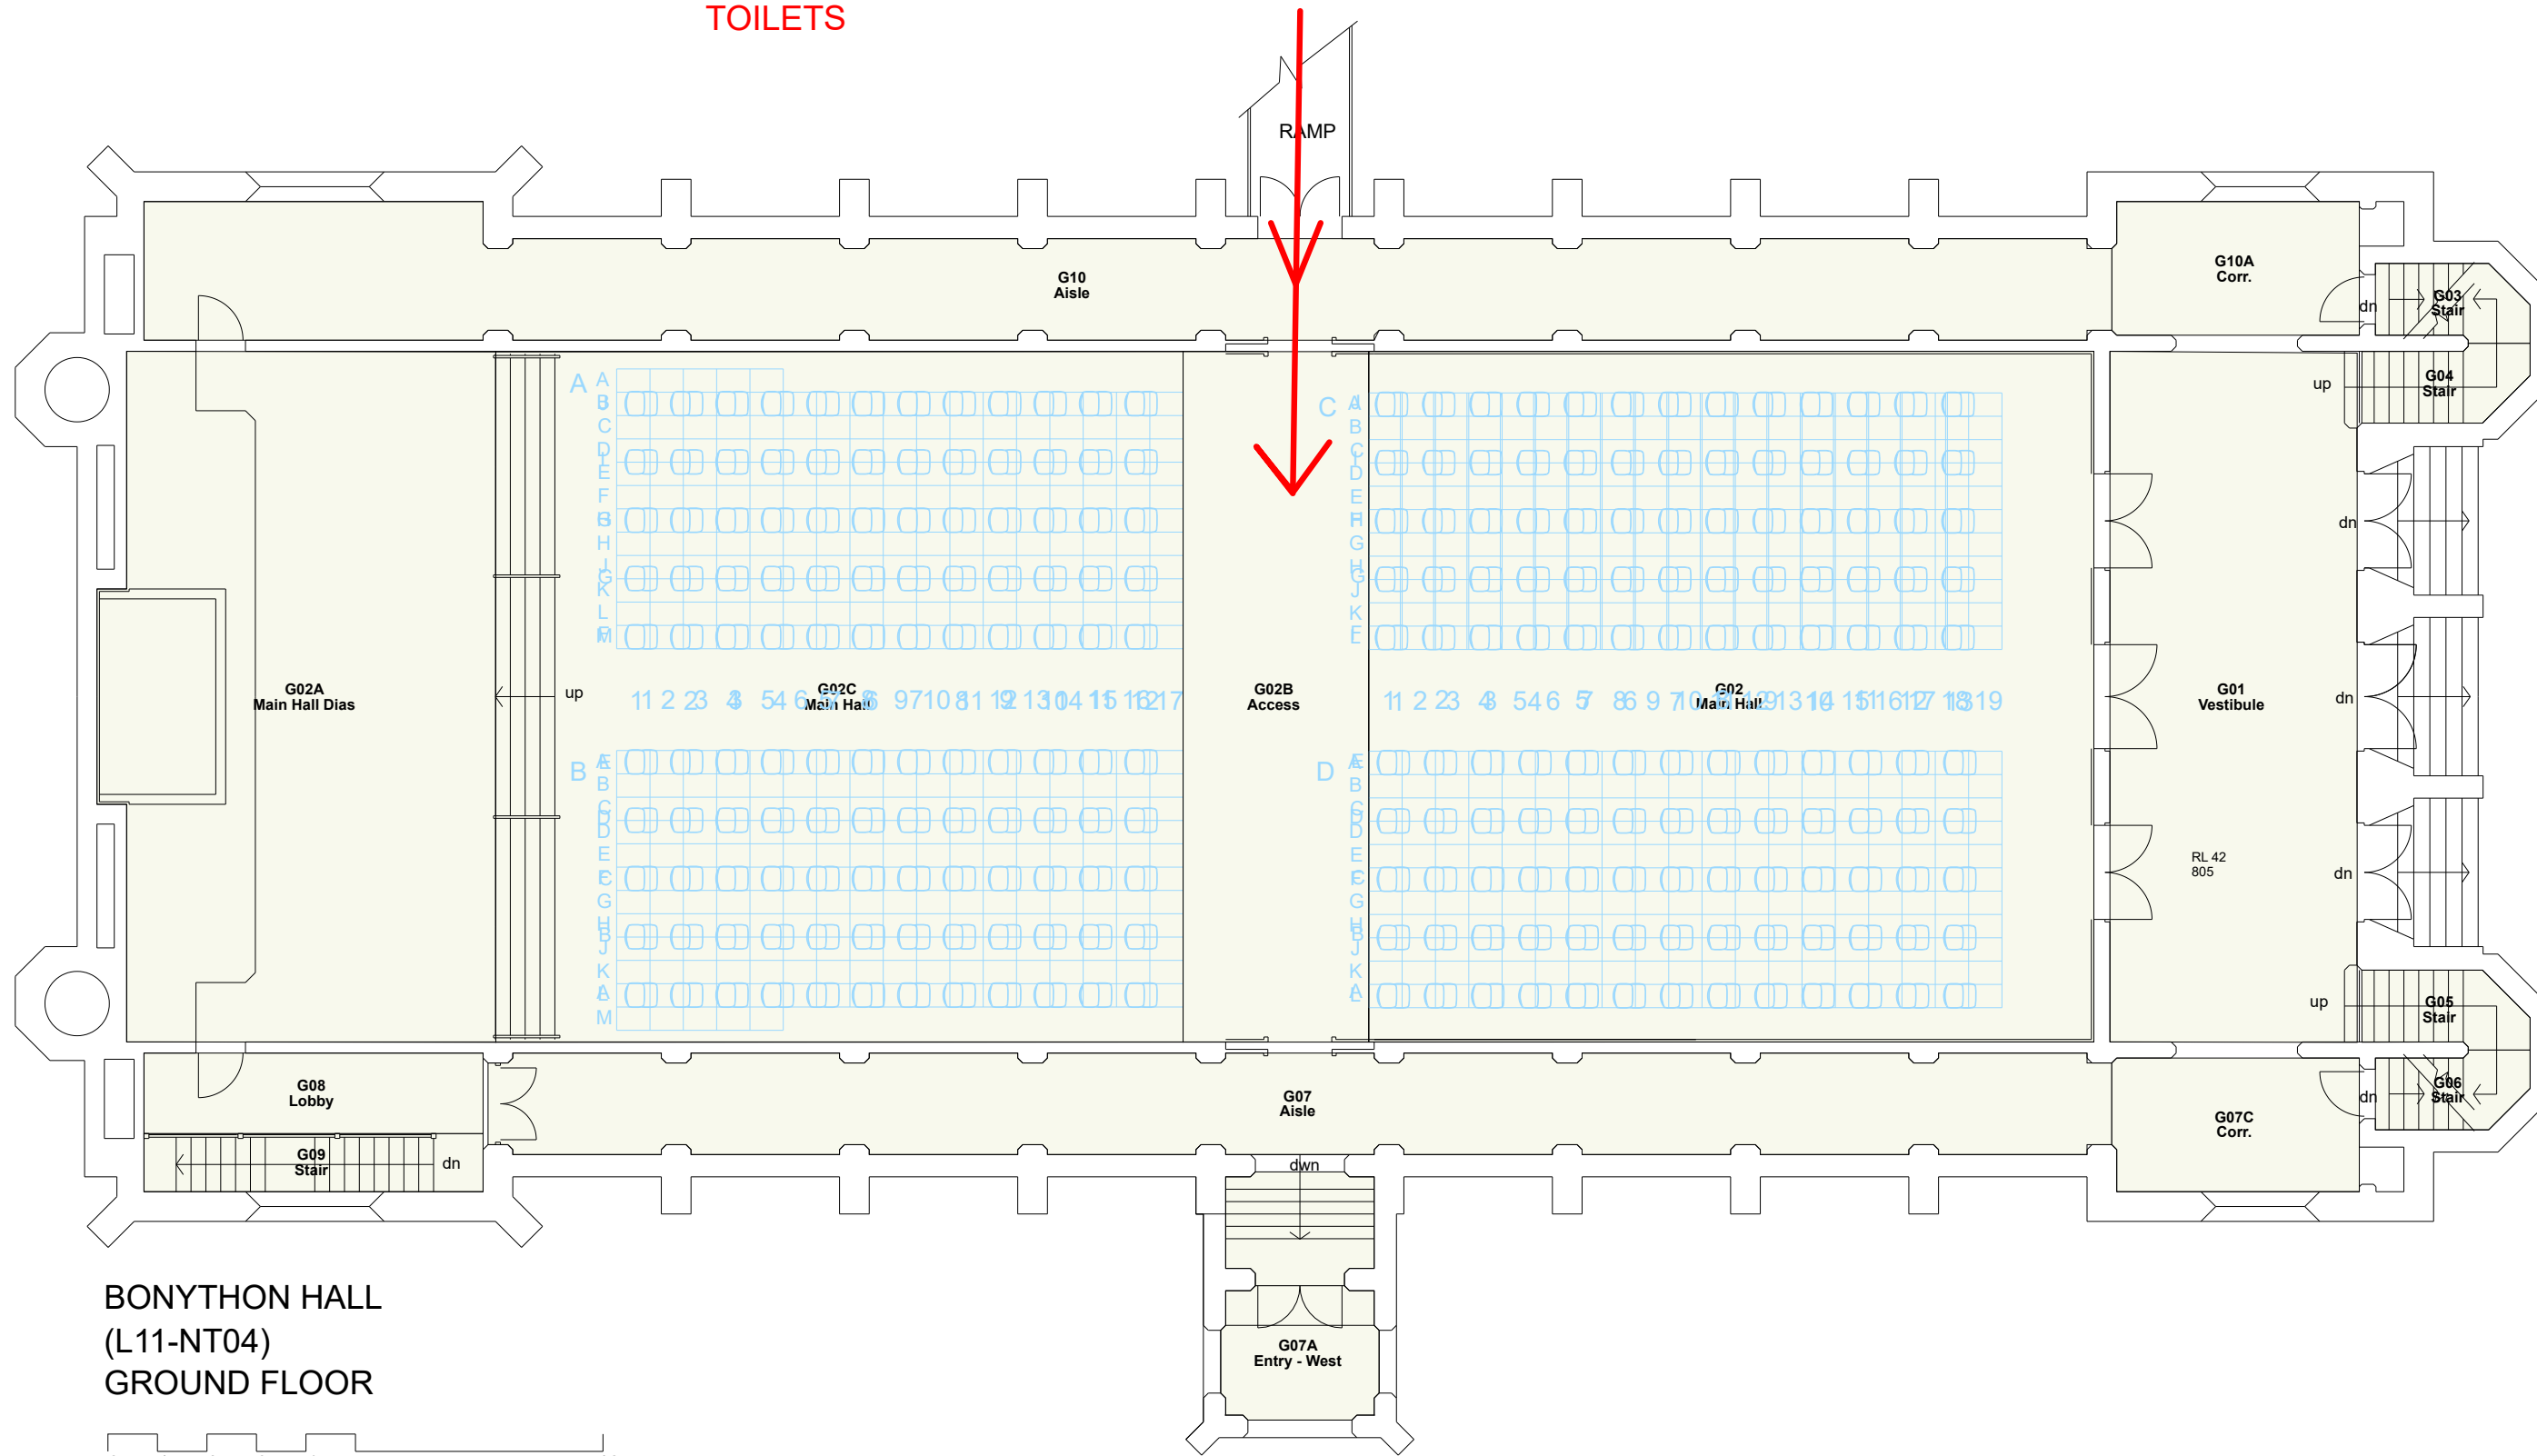

TOILETS

Entrance from court outside, nearest accessible toilets
in Ligertwood Building across courtyard, directions
on separate plan

**BONYTHON HALL
(L11-NT04)
GROUND FLOOR**

INFRASTRUCTURE
Division of University Operations
UniSpace
Adelaide South Australia 5005
Email: unispace@adelaide.edu.au

DO NOT SCALE FROM DRAWING ALL DIMENSIONS AND AREAS NOMINAL
AND INDICATIVE ONLY. DRAWING TO BE USED FOR SPACE ARRANGMENTS
AND SPACE ANALYSIS ONLY.

Bonython Hall (L11)

11/10/2023 North Terrace
Building NT04
Bonython Hall
02